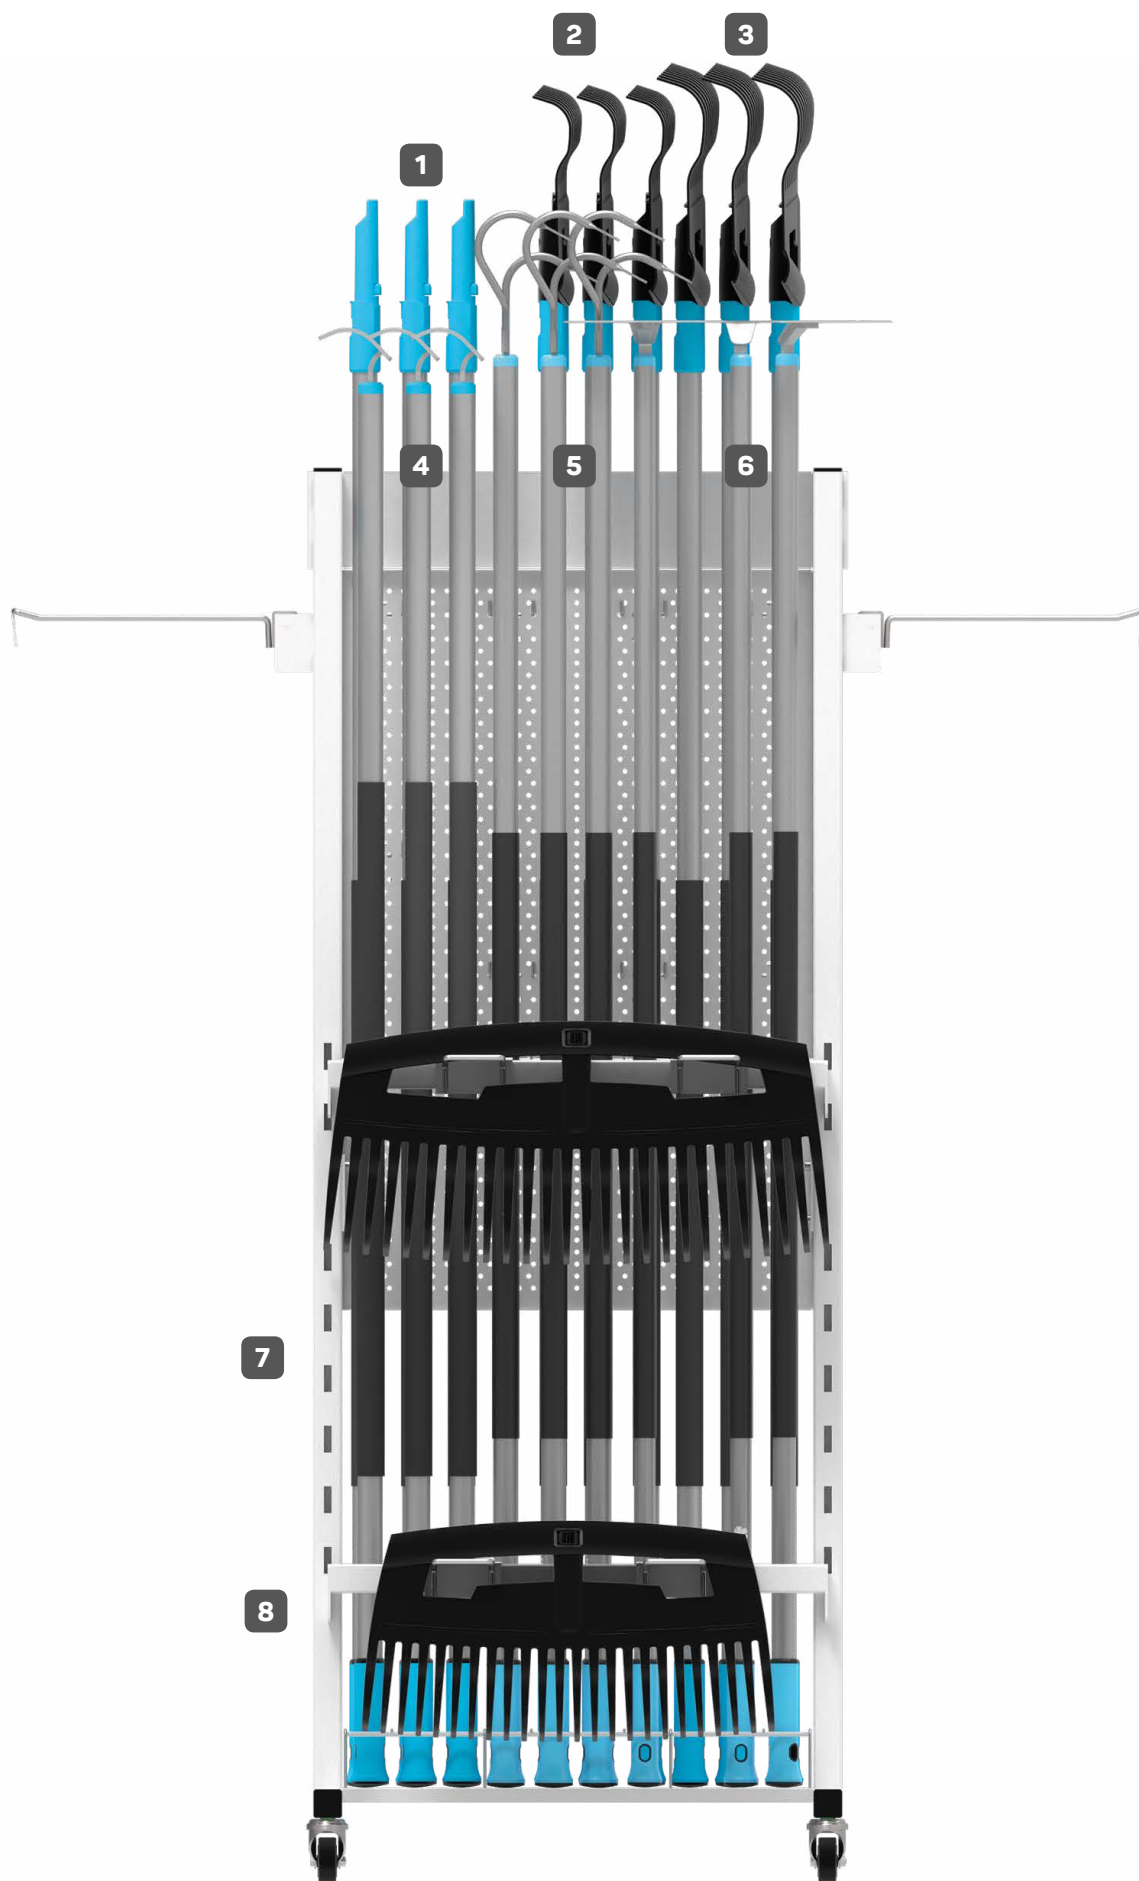

PLANOGRAM

ERGO LINE™ STAND (95-011)

No	Article number	Product name	EAN Code
1	42-002	Trowel (wide)	5907553504229
2	42-001	Trowel (narrow)	5907553504236
3	42-004	Cultivator	5907553504250
4	42-003	Hand fork	5907553504243
5	42-005	Hand rake	5907553504267
6	42-006	Dibber	5907553504274
7	92-012	Tool gloves 8 / M	5907553506278
8	92-013	Tool gloves 9 / L	5907553506285
9	92-002	Gardening and soil gloves 8 / M	5907553506193

No	Article number	Product name	EAN Code
1	40-002	Spade (pointed)	5907553504014
2	40-001	Spade (straight)	5907553504007

No	Article number	Product name	EAN Code
1	40-130	Aluminum shaft for rakes	5907553506001
2	40-110	Small rake for leaves 430	5907553504052
3	40-111	Big rake for leaves 525	5907553504069
4	40-100	Universal metal rake	5907553504045
5	40-040	Cultivator	5907553506476
6	40-030	Hoe	5907553506469
7	40-121	Big head for rakes 525	5907553504106
8	40-120	Small head for rakes 430	5907553504090

No	Article number	Product name	EAN Code
1	40-020	Digging fork	5907553504038
2	40-010	Shovel	5907553504021
