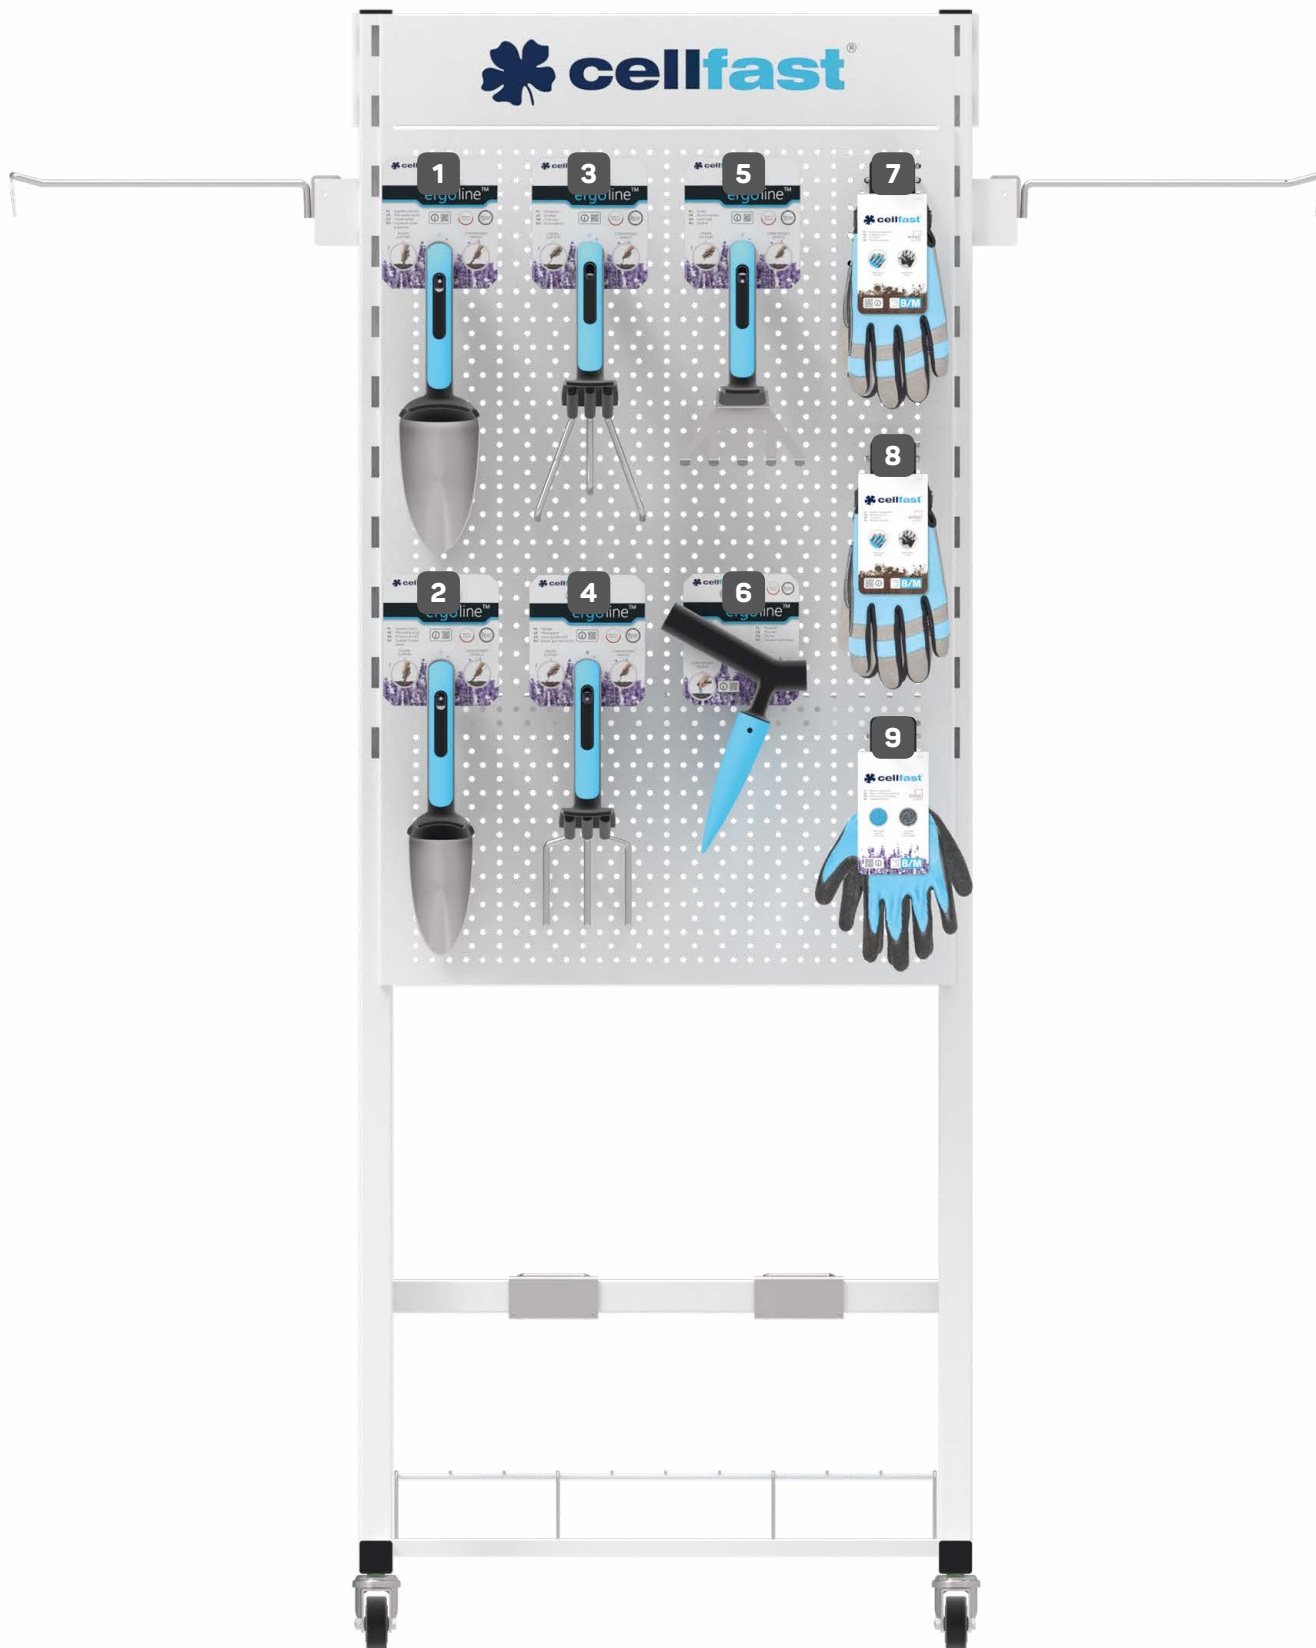

PLANOGRAM

ERGO LINE™ STAND (95-011)

No	Article number	Product name	EAN Code
1	42-002	Trowel (wide)	5907553504229
2	42-001	Trowel (narrow)	5907553504236
3	42-004	Cultivator	5907553504250
4	42-003	Hand fork	5907553504243
5	42-005	Hand rake	5907553504267
6	42-006	Dibber	5907553504274
7	92-012	Tool gloves 8 / M	5907553506278
8	92-013	Tool gloves 9 / L	5907553506285
9	92-002	Gardening and soil gloves 8 / M	5907553506193

No	Article number	Product name	EAN Code
1	40-002	Spade (pointed)	5907553504014
2	40-001	Spade (straight)	5907553504007

No	Article number	Product name	EAN Code
1	40-130	Aluminum shaft for rakes	5907553506001
2	40-110	Small rake for leaves 430	5907553504052
3	40-111	Big rake for leaves 525	5907553504069
4	40-100	Universal metal rake	5907553504045
5	40-040	Cultivator	5907553506476
6	40-030	Hoe	5907553506469
7	40-121	Big head for rakes 525	5907553504106
8	40-120	Small head for rakes 430	5907553504090

No	Article number	Product name	EAN Code
1	40-020	Digging fork	5907553504038
2	40-010	Shovel	5907553504021
