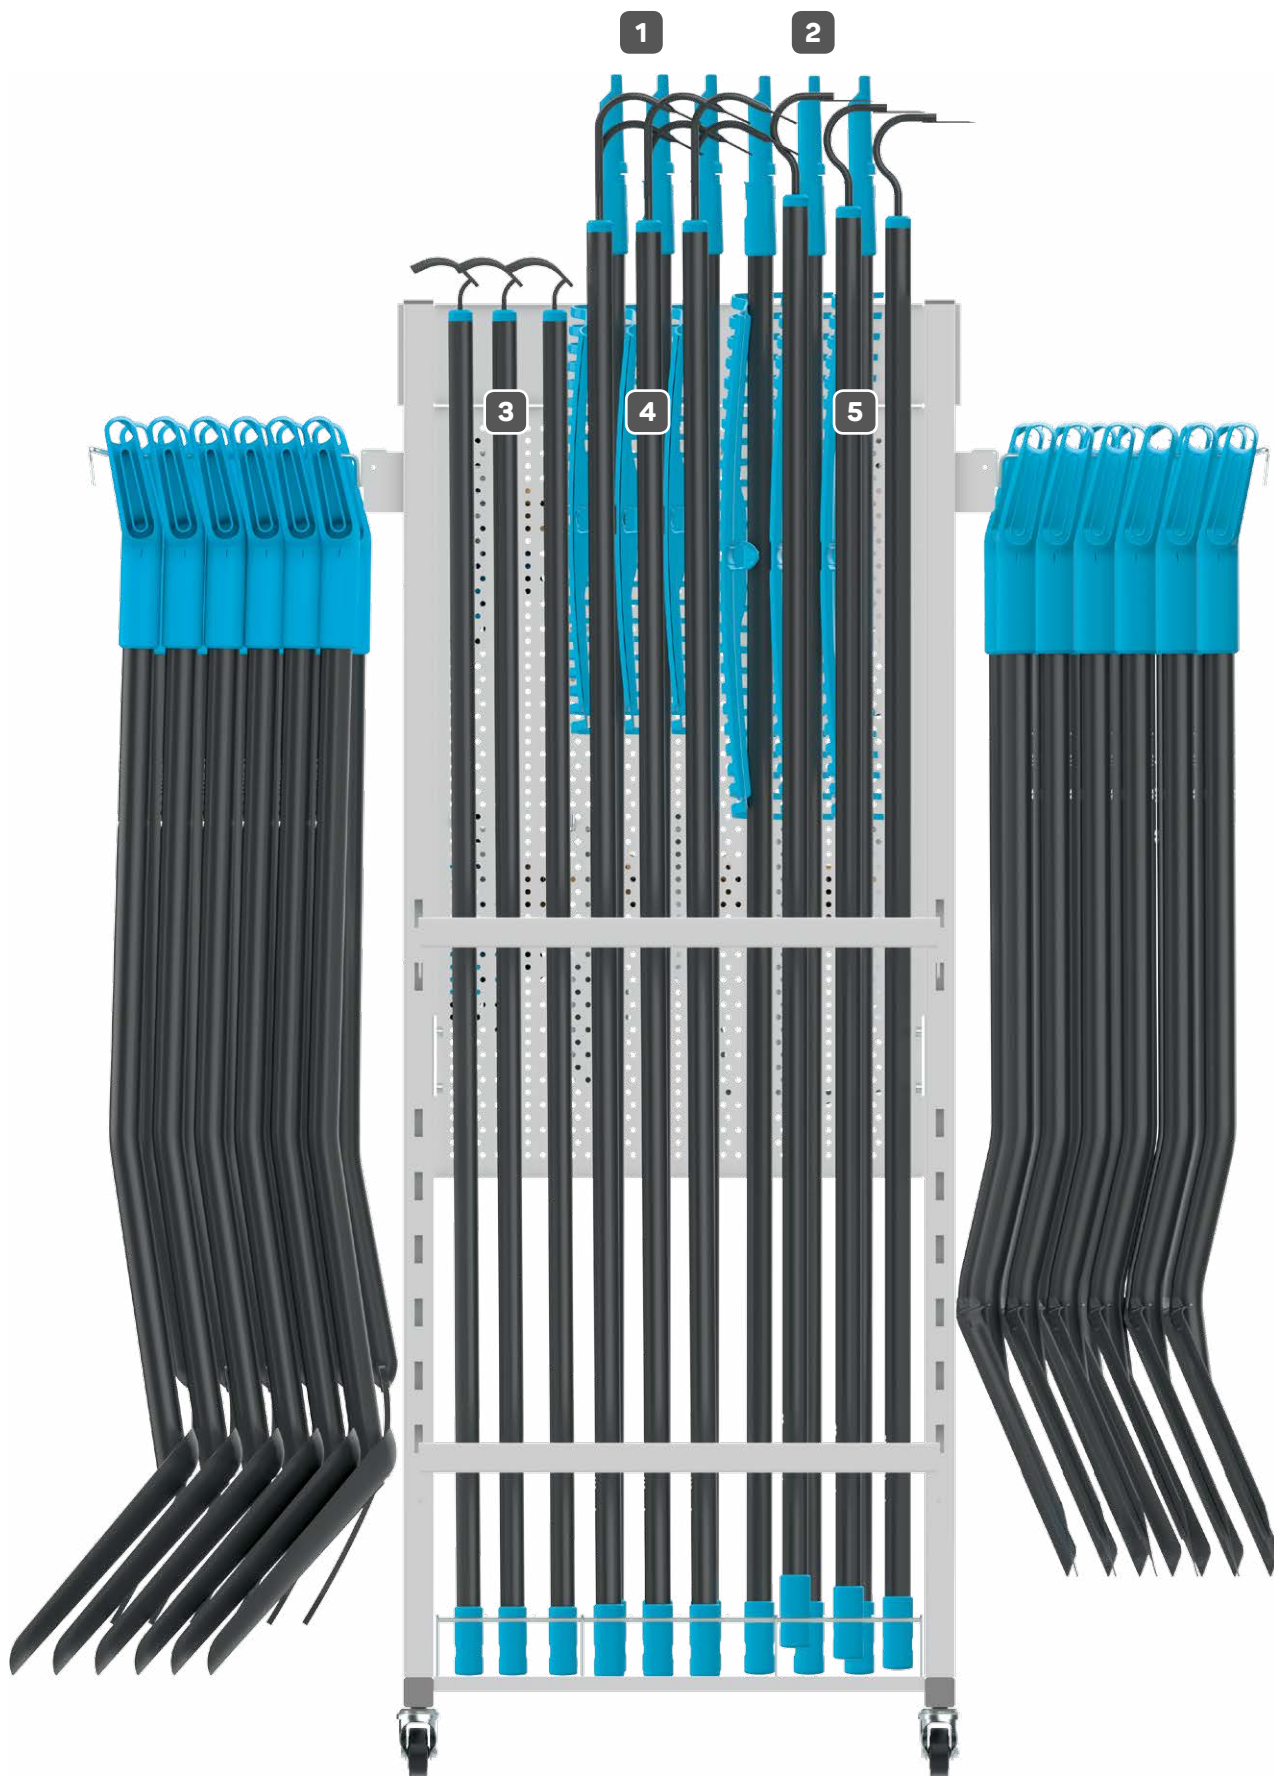

## IDEAL LINE™ stand (95-011IL)

---

No	Article number	Product name	EAN Code
1	42-014	Cultivator PASTEL - beige	5907553506377
2	42-017	Hoe PASTEL - beige	5907553506414
3	42-013	Hand fork PASTEL - beige	5907553506391
4	42-011	Trowel PASTEL - beige	5907553506353
5	42-024	Cultivator PASTEL - sky blue	5907553506384
6	42-027	Hoe PASTEL - sky blue	5907553506421
7	42-023	Hand fork PASTEL - sky blue	5907553506407
8	42-021	Trowel PASTEL - sky blue	5907553506360
9	92-002	Gardening and soil gloves 8 / M	5907553506193

---

---

No	Article number	Product name	EAN Code
1	40-202	Spade (pointed) IDEAL	5907553506445
2	40-201	Spade (straight) IDEAL	5907553506438

---

---

No	Article number	Product name	EAN Code
1	40-310	Small rake for leaves 430 IDEAL	5907553507589
2	40-311	Big rake for leaves 525 IDEAL	5907553507596
3	40-300	Universal metal rake IDEAL	5907553507572
4	40-240	Cultivator IDEAL	5907553507558
5	40-230	Hoe IDEAL	5907553507541

---

---

No	Article number	Product name	EAN Code
1	40-220	Digging fork IDEAL	5907553506780
2	40-210	Shovel IDEAL	5907553506452

---