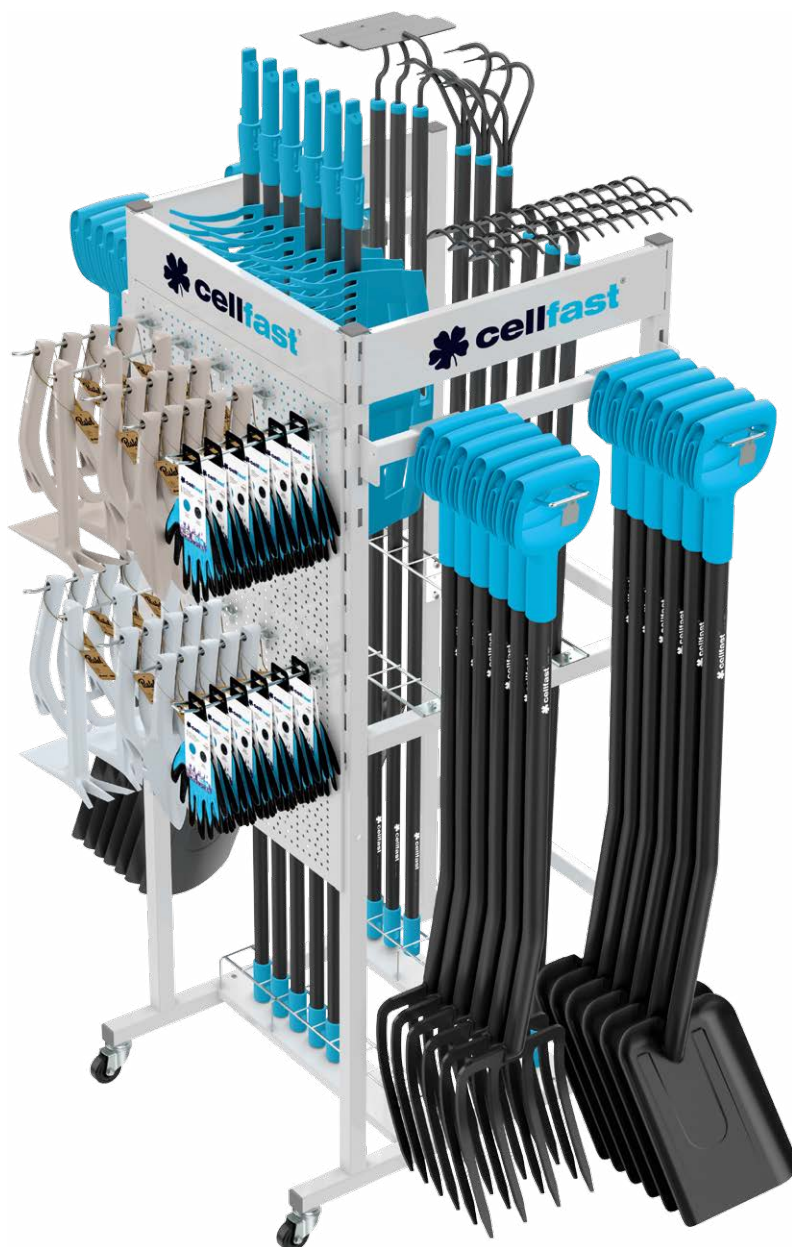

## IDEAL LINE™ stand (95-011IL)

---

No	Article number	Product name	EAN Code
1	42-014	Cultivator PASTEL - beige	5907553506377
2	42-017	Hoe PASTEL - beige	5907553506414
3	42-013	Hand fork PASTEL - beige	5907553506391
4	42-011	Trowel PASTEL - beige	5907553506353
5	42-024	Cultivator PASTEL - sky blue	5907553506384
6	42-027	Hoe PASTEL - sky blue	5907553506421
7	42-023	Hand fork PASTEL - sky blue	5907553506407
8	42-021	Trowel PASTEL - sky blue	5907553506360
9	92-002	Gardening and soil gloves 8 / M	5907553506193

---

---

No	Article number	Product name	EAN Code
1	40-202	Spade (pointed) IDEAL	5907553506445
2	40-201	Spade (straight) IDEAL	5907553506438

---

---

No	Article number	Product name	EAN Code
1	40-310	Small rake for leaves 430 IDEAL	5907553507589
2	40-311	Big rake for leaves 525 IDEAL	5907553507596
3	40-300	Universal metal rake IDEAL	5907553507572
4	40-240	Cultivator IDEAL	5907553507558
5	40-230	Hoe IDEAL	5907553507541